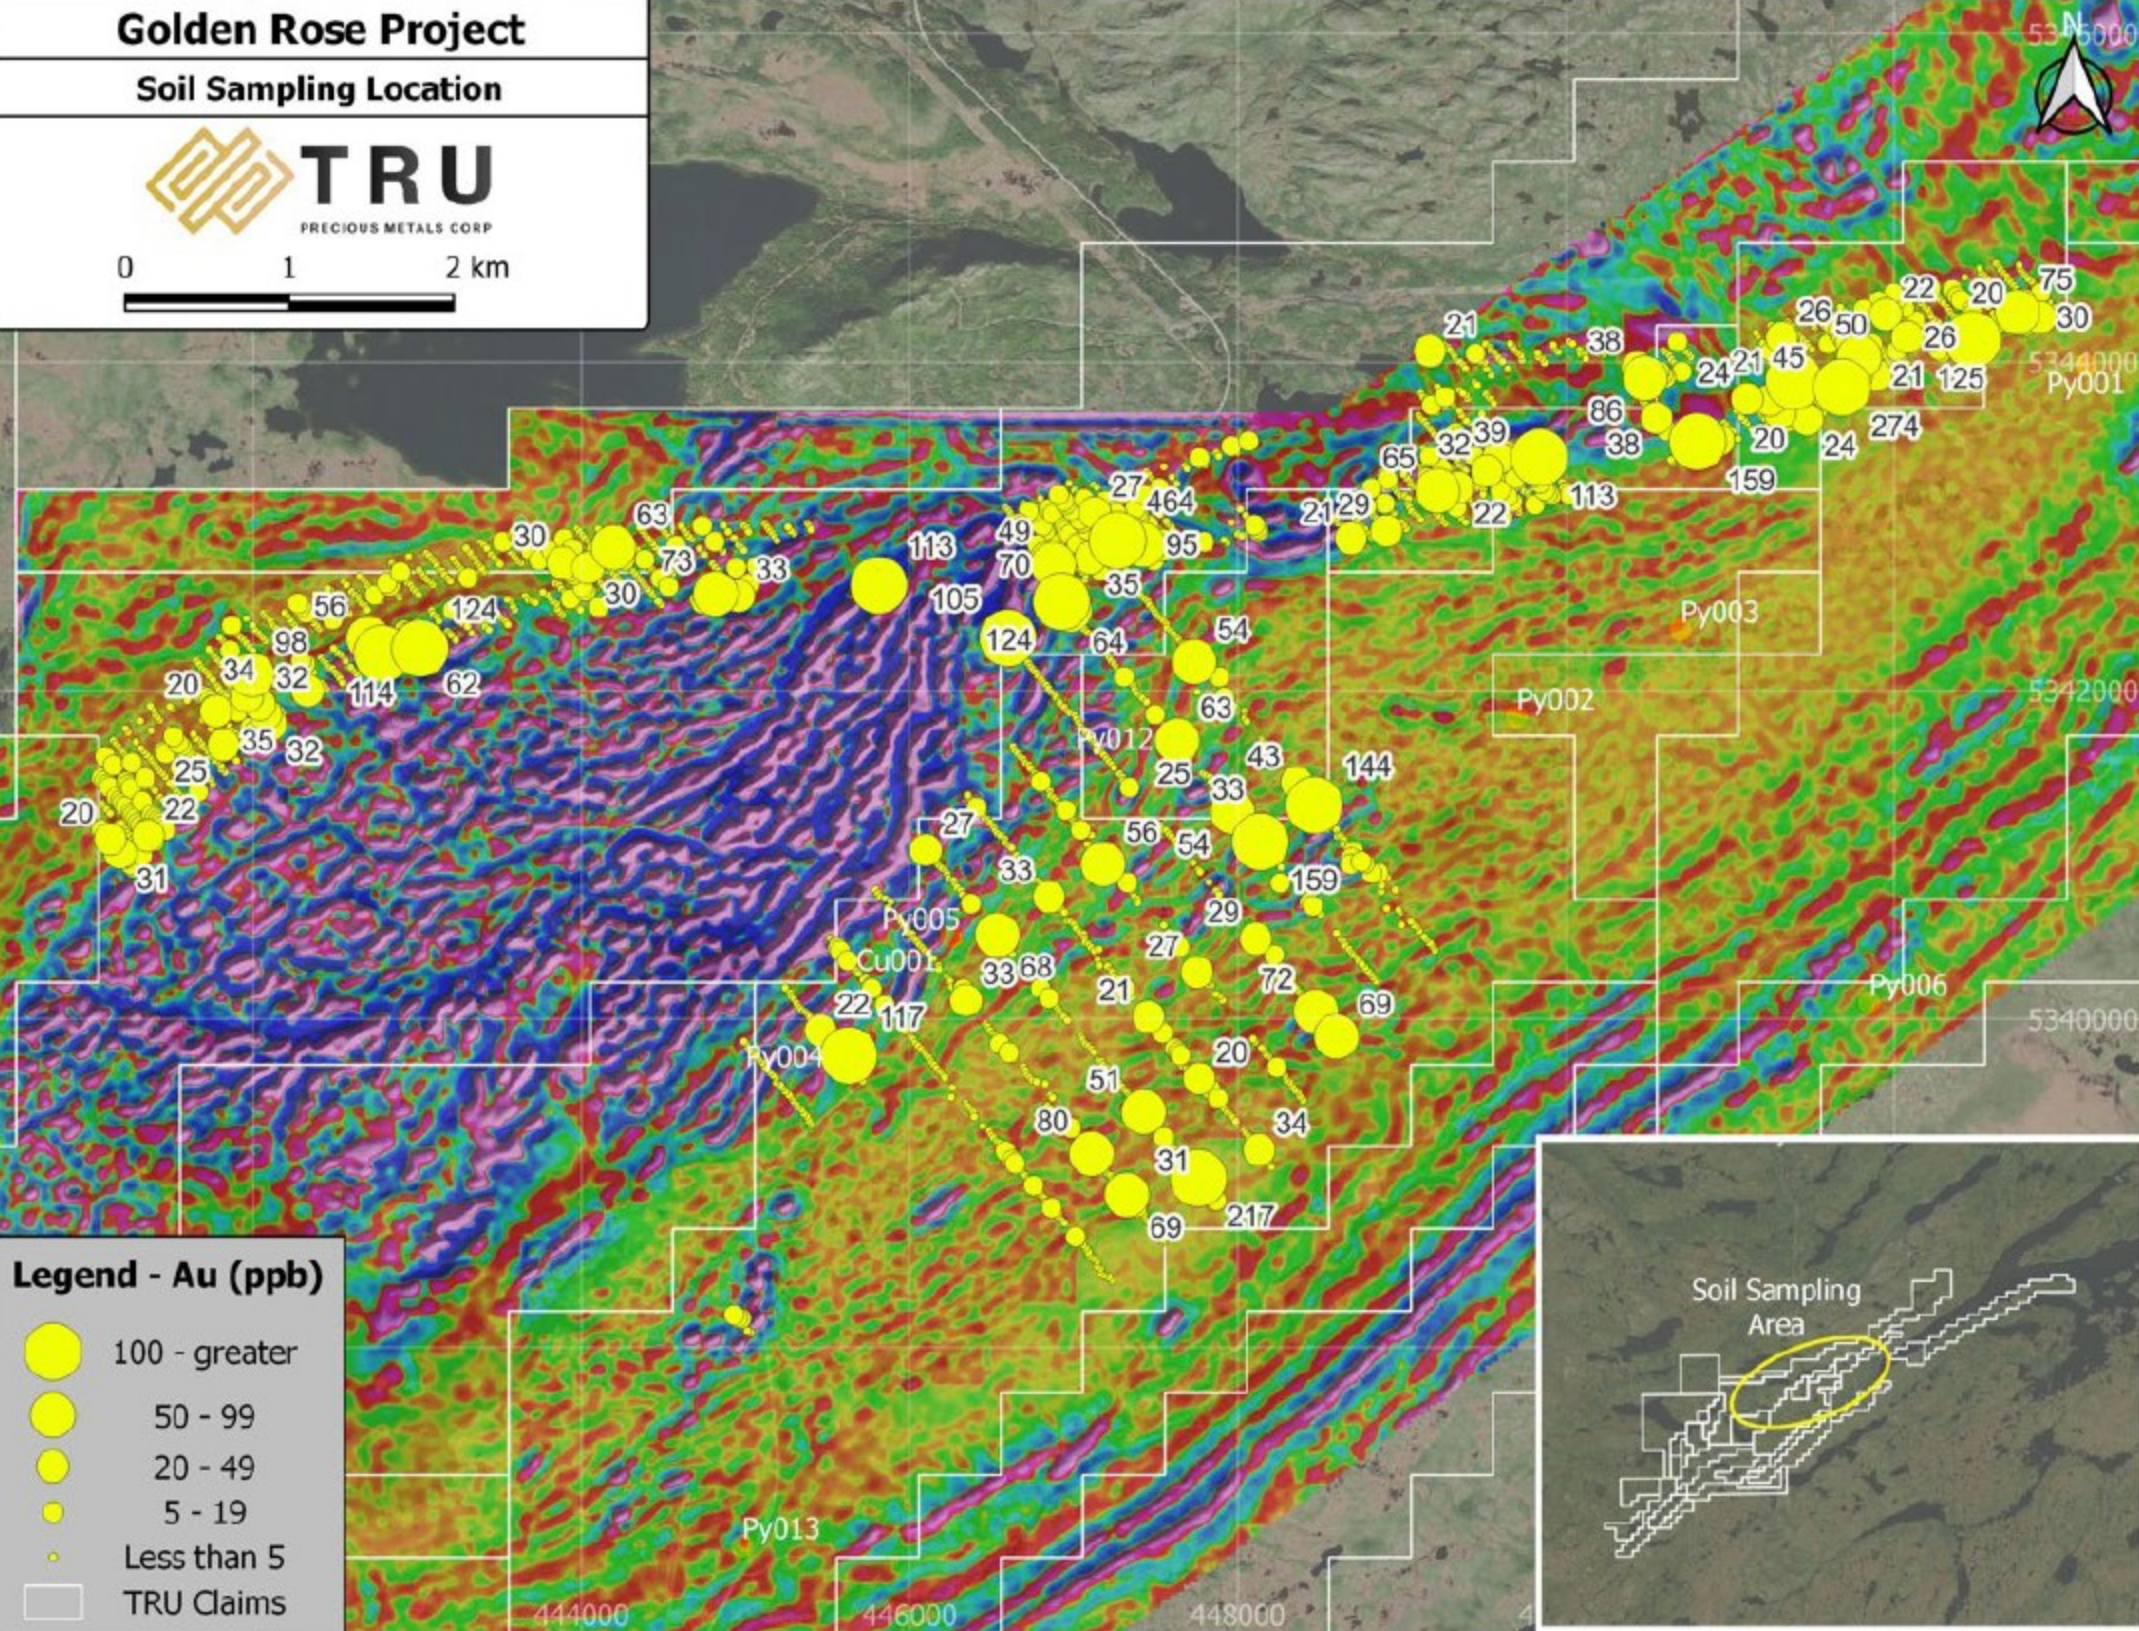

Golden Rose Project

Soil Sampling Location

Legend - Au (ppb)

- 100 - greater
- 50 - 99
- 20 - 49
- 5 - 19
- Less than 5
- TRU Claims