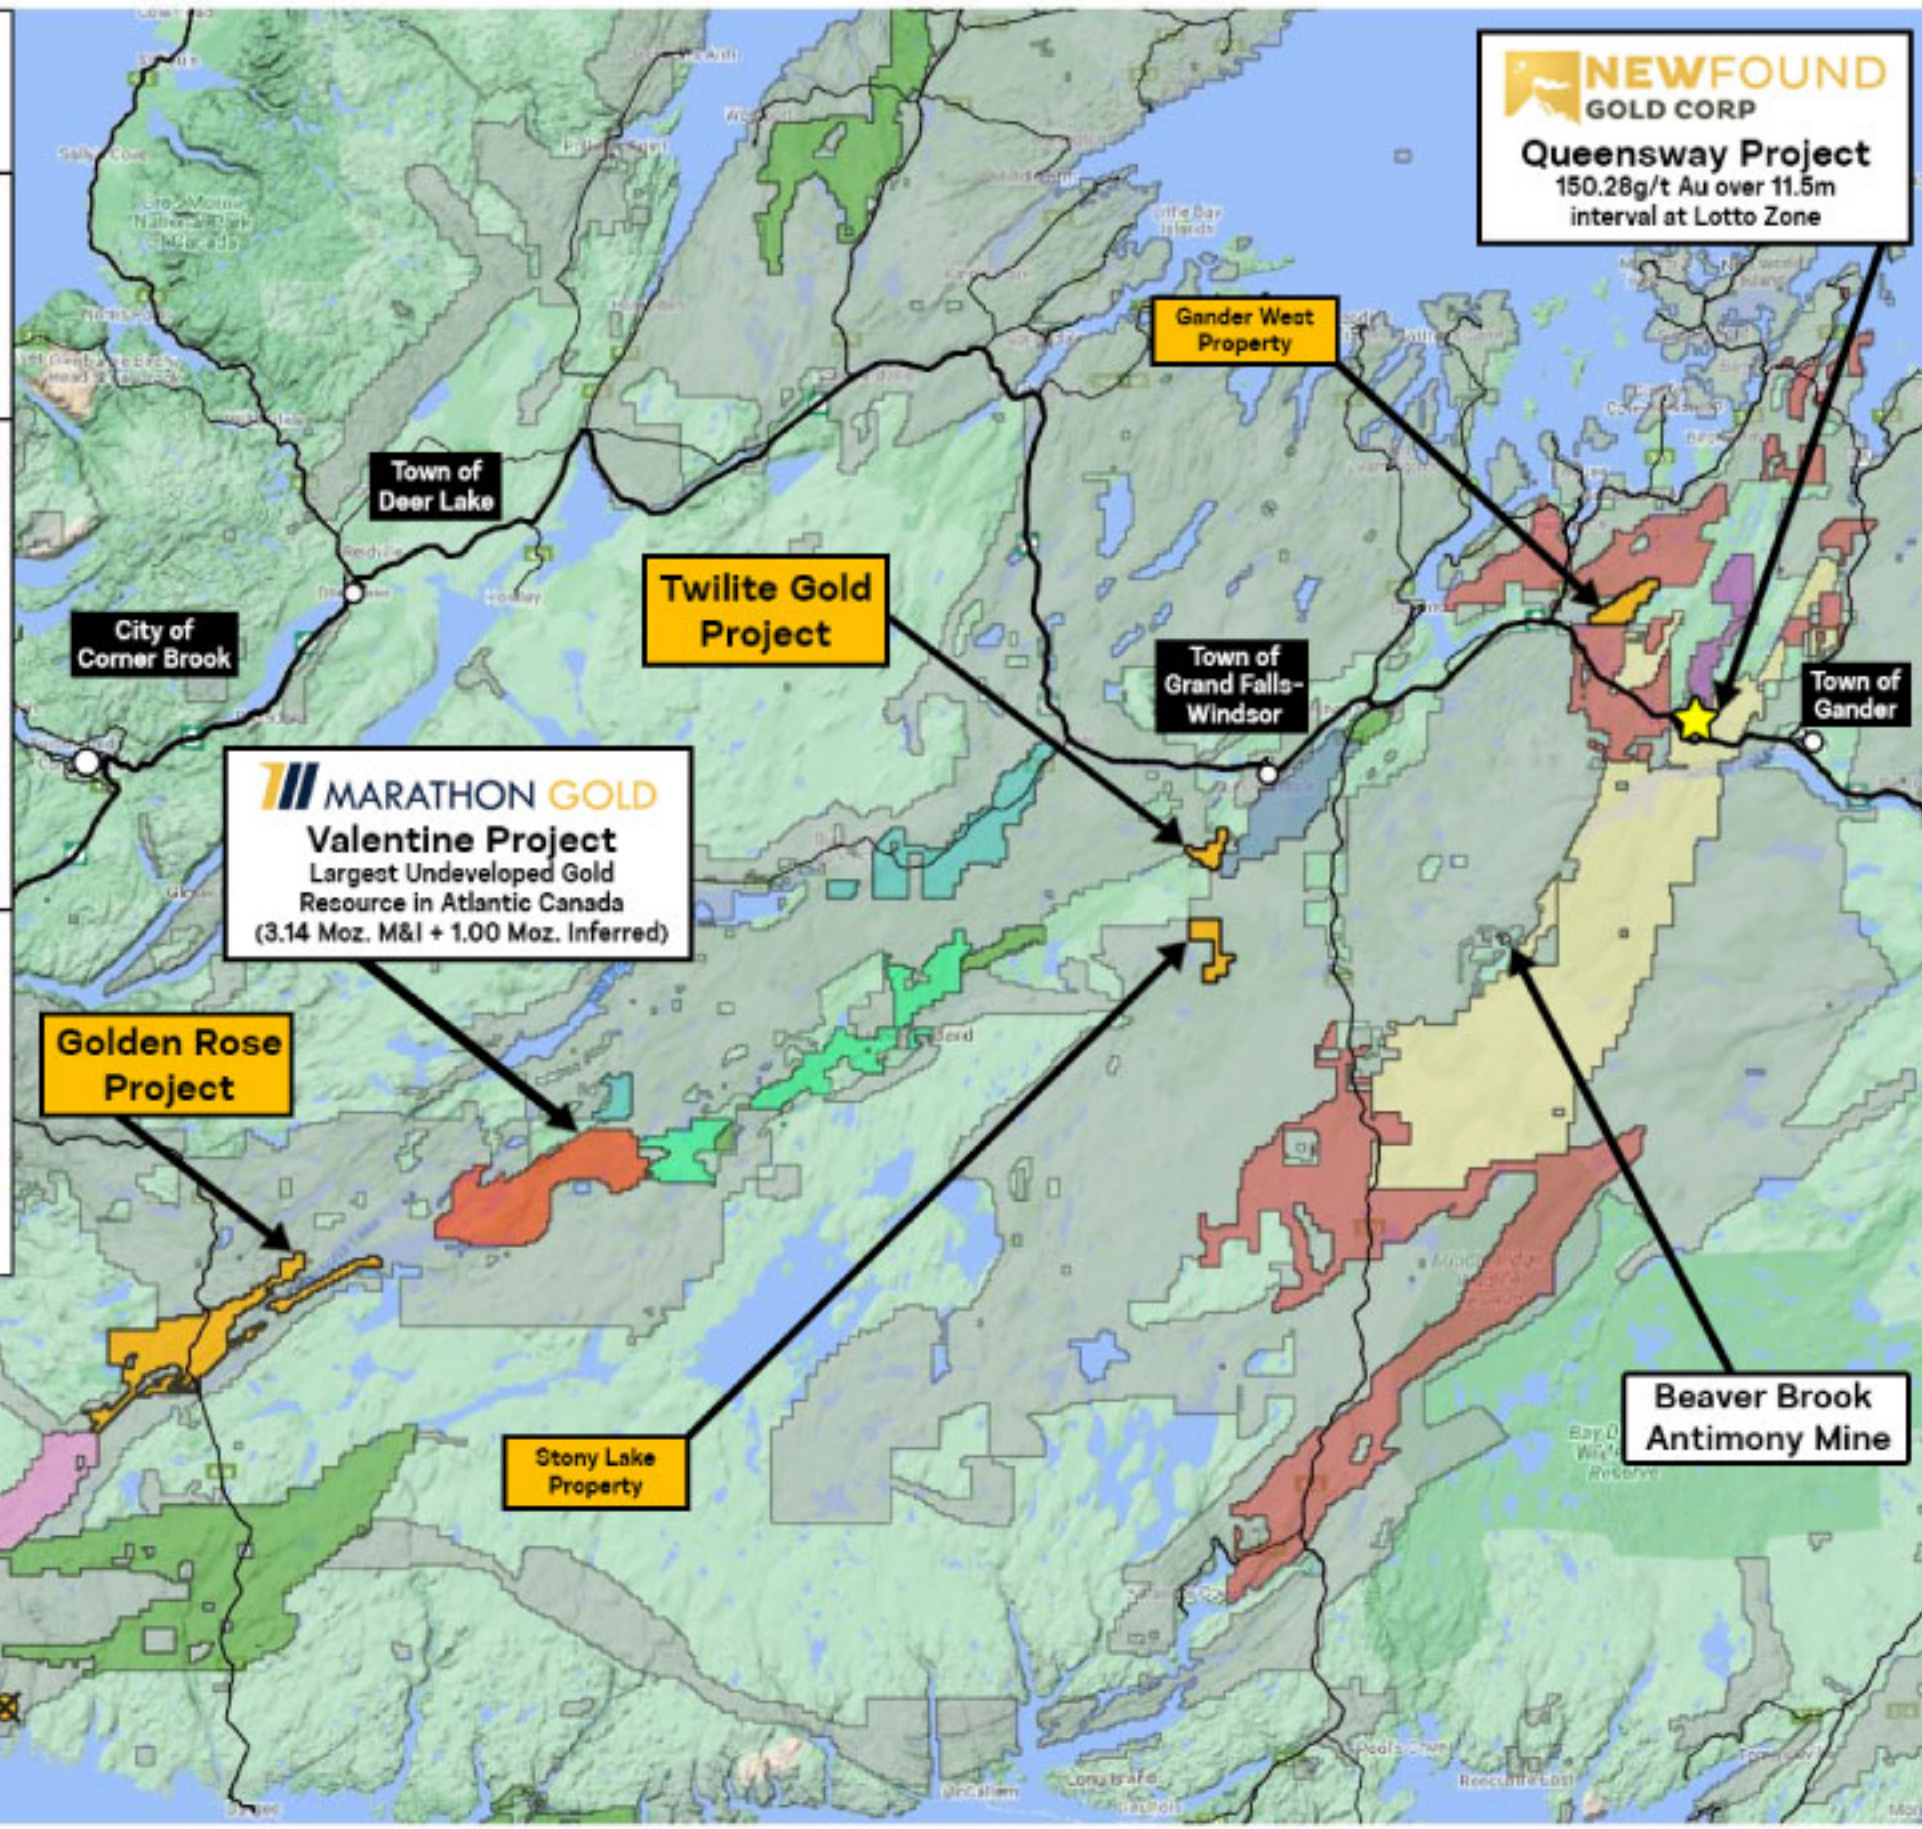

Legend

TRU Precious Metals	Exploit Discovery Corp
New Found Gold	K9 Gold Corp
Marathon Gold Corp	Great Atlantic Resources
Labrador Gold Corp	Canterra Minerals Corp
Sokoman Minerals	Misc Claims
Matador Mining Ltd	Historical Gold Mine

NEWFOUND GOLD CORP
Queensway Project
 150.28g/t Au over 11.5m interval at Lotto Zone

MARATHON GOLD
Valentine Project
 Largest Undeveloped Gold Resource in Atlantic Canada
 (3.14 Moz. M&I + 1.00 Moz. Inferred)

Golden Rose Project

Twilite Gold Project

Gander West Property

Beaver Brook Antimony Mine

Stony Lake Property

MATADOR MINING LTD
Cape Ray Gold Project
 840 Koz. @ 2 g/t Au

Historic Hope Brook Gold Mine